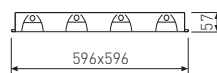

15mm. visible profile

25mm. visible profile

Features

Óptica brillo lama plana mate  
LED and control gear included

□ 36W 72° Profile 600x600 Control gear EL 5280 lm 3000K <b>731L/4883/33</b> 4000K <b>731L/4884/33</b>	□ 36W 72° Profile 600x600 Control gear ELD 5280 lm 3000K <b>731L/4883D/33</b> 4000K <b>731L/4884D/33</b>	□ 36W 72° Profile 600x600 Control gear ELDD 5280 lm 3000K <b>731L/4883DD/33</b> 4000K <b>731L/4884DD/33</b>
--	---	--