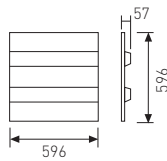

Features

Profile

Prismatic diffuser

LED and control gear included

□	□	□
40W 100° Profile 600x600 Control gear EL 5150 lm/m 3000K <b>73L2/4883/33</b> 4000K <b>73L2/4884/33</b>	40W 100° Profile 600x600 Control gear ELD 5150 lm/m 3000K <b>73L2/4883D/33</b> 4000K <b>73L2/4884D/33</b>	40W 100° Profile 600x600 Control gear ELDD 5150 lm/m 3000K <b>73L2/4883DD/33</b> 4000K <b>73L2/4884DD/33</b>

Accessories

Adapter frame to install visible profile luminaire to a smooth non-modular.

Drill 610 x 610  
**007/6060**

Drill 1210 x 310  
**007/12030**

Drill 1210 x 610  
**007/12060**

Versatile

Steel housing, painted white. Minimum height of housing 57 mm. Choice of optical systems as required. Adapts to most conventional ceilings, both modular and smooth non-modular.