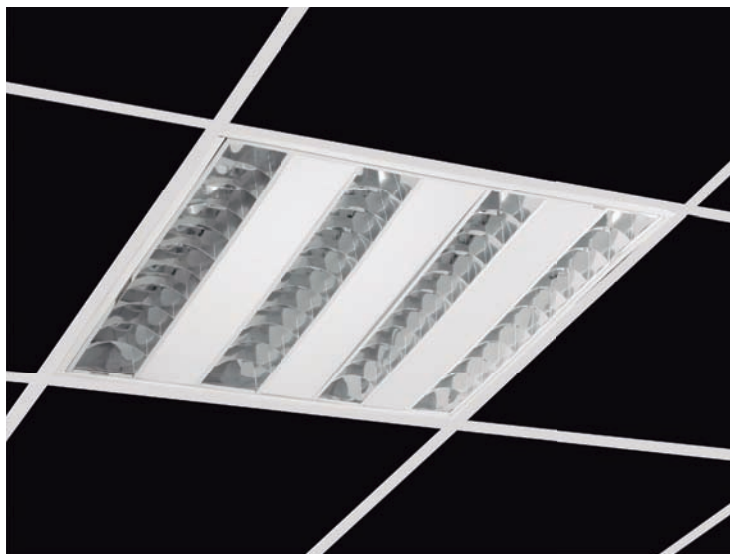

Versatility of installation in various types of ceilings, the luminaire range has high performance and a wide choice of models and reflectors for looks and visual comfort.

**Power**

LED 36W, 40W, 72W

**Beam**

**Supply voltage**

220... 240V, 50/60Hz

**Installation**

Recessed ceiling

**Accessories**

Frame, ceiling adaptor

Profile

Steel housing, painted white. Minimum height of housing 57 mm. Optical system made of prismatic or high aluminium reflector and texturized polycarbonate diffuser. Different formats: 600x600 or 300x1200. Adapts to most conventional ceilings, both modular and smooth non-modular.