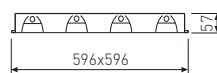

□ 36W 72° Profile 600x600 Control gear EL 5280 lm 3000K 731L/4883U/33 4000K 731L/4884U/33	□ 36W 72° Profile 600x600 Control gear ELD 5280 lm 3000K 731L/4883DU/33 4000K 731L/4884DU/33	□ 36W 72° Profile 600x600 Control gear ELDD 5280 lm 3000K 731L/4883DDU/33 4000K 731L/4884DDU/33