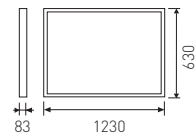

Accessories

Adapter frame to install visible profile luminaire to a smooth non-modular.

Drill 610 x 610  
**007/6060**

Drill 1210 x 310  
**007/12030**

Drill 1210 x 610  
**007/12060**

Versatile

Steel housing, painted white. Minimum height of housing 57 mm. Choice of optical systems as required. Adapts to most conventional ceilings, both modular and smooth non-modular.