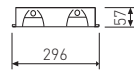

Features

Installation clamps / Anchors (unincorporated)

LED

Double parabolic louver  
LED and control gear included

36W 72° Drill 585x585 Control gear EL 5280 lm 3000K <b>731L/4883P/33</b> 4000K <b>731L/4884P/33</b>	36W 72° Drill 585x585 Control gear ELD 5280 lm 3000K <b>731L/4883DP/33</b> 4000K <b>731L/4884DP/33</b>	36W 72° Drill 585x585 Control gear ELDD 5280 lm 3000K <b>731L/4883DDP/33</b> 4000K <b>731L/4884DDP/33</b>
---	--	---