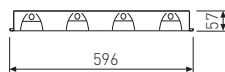

L=1196

□ 72W 72° Profile 600x1200 Control gear EL 10000 lm 3000K 731L/6883/33 4000K 731L/6884/33	□ 72W 72° Profile 600x1200 Control gear ELD 10000 lm 3000K 731L/6883D/33 4000K 731L/6884D/33	□ 72W 72° Profile 600x1200 Control gear ELDD 10000 lm 3000K 731L/6883DD/33 4000K 731L/6884DD/33

Double parabolic louver specular
LED and control gear included