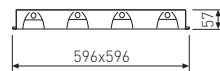

Accessories

Adapter frame to install visible profile luminaire to a smooth non-modular.

Drill 610 x 610  
**007/6060**

Drill 1210 x 310  
**007/12030**

Drill 1210 x 610  
**007/12060**

Versatile

Steel housing, painted white. Minimum height of housing 57 mm. Choice of optical systems as required. Adapts to most conventional ceilings, both modular and smooth non-modular.

Features

Installation clamps / Anchors (unincorporated)

LED

Double parabolic louver  
LED and control gear included

36W 72° Drill 585x585 Control gear EL 5280 lm 3000K <b>731L/4883P/33</b> 4000K <b>731L/4884P/33</b>	36W 72° Drill 585x585 Control gear ELD 5280 lm 3000K <b>731L/4883DP/33</b> 4000K <b>731L/4884DP/33</b>	36W 72° Drill 585x585 Control gear ELDD 5280 lm 3000K <b>731L/4883DDP/33</b> 4000K <b>731L/4884DDP/33</b>
---	--	---