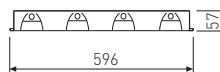

L=1196

72W 72° Drill 585x1196 Control gear EL 10000 lm 3000K 731L/6883PU/33 4000K 731L/6884PU/33	72W 72° Drill 585x1196 Control gear ELD 10000 lm 3000K 731L/6883DPU/33 4000K 731L/6884DPU/33	72W 72° Drill 585x1196 Control gear ELDD 10000 lm 3000K 731L/6883DDPU/33 4000K 731L/6884DDPU/33