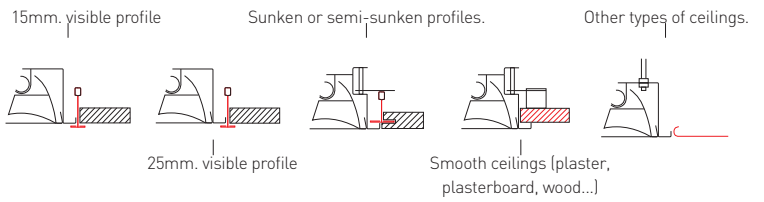

Accessories

Adapter frame to install visible profile luminaire to a smooth non-modular.

Drill 610 x 610  
**007/6060**

Drill 1210 x 310  
**007/12030**

Drill 1210 x 610  
**007/12060**

Versatile

Steel housing, painted white. Minimum height of housing 57 mm. Choice of optical systems as required. Adapts to most conventional ceilings, both modular and smooth non-modular.

Features

Installation clamps / Anchors (unincorporated)

LED

Double parabolic louver  
LED and control gear included

36W 72° Drill 585x585 Control gear EL 5280 lm 3000K <b>731L/4883P/33</b> 4000K <b>731L/4884P/33</b>	36W 72° Drill 585x585 Control gear ELD 5280 lm 3000K <b>731L/4883DP/33</b> 4000K <b>731L/4884DP/33</b>	36W 72° Drill 585x585 Control gear ELDD 5280 lm 3000K <b>731L/4883DDP/33</b> 4000K <b>731L/4884DDP/33</b>
---	--	---