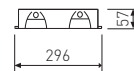

LED

UGR <19

Double parabolic louver  
LED and control gear included

36W 72° Drill 585x585 Control gear EL 5280 lm 3000K <b>731L/4883PU/33</b> 4000K <b>731L/4884PU/33</b>	36W 72° Drill 585x585 Control gear ELD 5280 lm 3000K <b>731L/4883DPU/33</b> 4000K <b>731L/4884DPU/33</b>	36W 72° Drill 585x585 Control gear ELDD 5280 lm 3000K <b>731L/4883DDPU/33</b> 4000K <b>731L/4884DDPU/33</b>
---	--	---