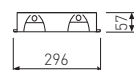

L= 1196

□ 36W 72° Profile 300x1200 Control gear EL 5280 lm 3000K 731L/5883U/33 4000K 731L/5884U/33	□ 36W 72° Profile 300x1200 Control gear ELD 5280 lm 3000K 731L/5883DU/33 4000K 731L/5884DU/33	□ 36W 72° Profile 300x1200 Control gear ELDD 5280 lm 3000K 731L/5883DDU/33 4000K 731L/5884DDU/33