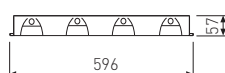

L=1196

□ 72W 72° Profile 600x1200 Control gear EL 10000 lm 3000K 731L/6883U/33 4000K 731L/6884U/33	□ 72W 72° Profile 600x1200 Control gear ELD 10000 lm 3000K 731L/6883DU/33 4000K 731L/6884DU/33	□ 72W 72° Profile 600x1200 Control gear ELDD 10000 lm 3000K 731L/6883DDU/33 4000K 731L/6884DDU/33