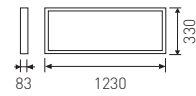

Drill 1210 x 310
007/12030