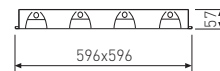

36W 72° Drill 585x585 Control gear EL 5280 lm 3000K 731L/4883PU/33 4000K 731L/4884PU/33	36W 72° Drill 585x585 Control gear ELD 5280 lm 3000K 731L/4883DPU/33 4000K 731L/4884DPU/33	36W 72° Drill 585x585 Control gear ELDD 5280 lm 3000K 731L/4883DDPU/33 4000K 731L/4884DDPU/33