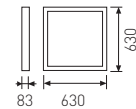

Accessories

Adapter frame to install visible profile luminaire to a smooth non-modular.

Drill 610 x 610
007/6060